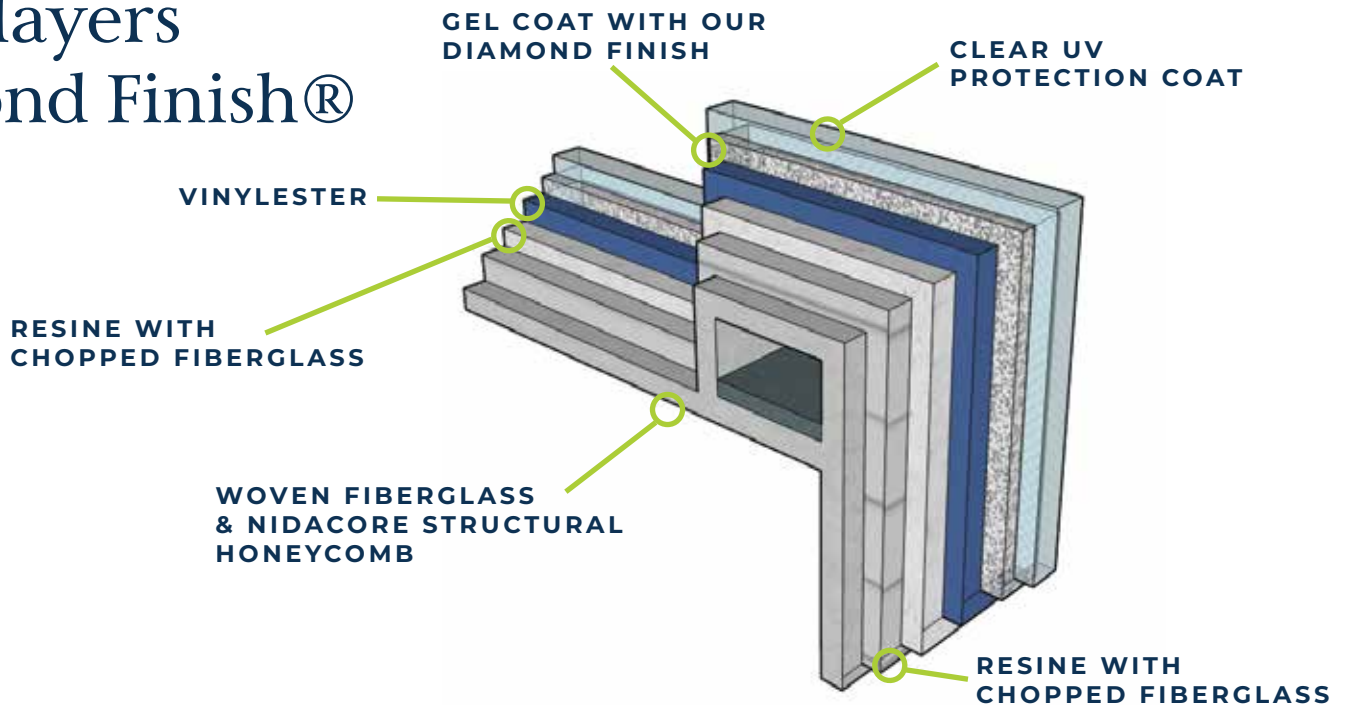

Size 8' x 8'
Depth 3'

Capri

Size 7' x 7'
Depth 3'

Vallarta

Size 8' x 8'
Depth 3'6"

Our 6 layers Diamond Finish®

Our 4 Colors

With our wide assortment of pool colors and wraps up, we're sure you will discover one of the flawlessly complement to your patio.